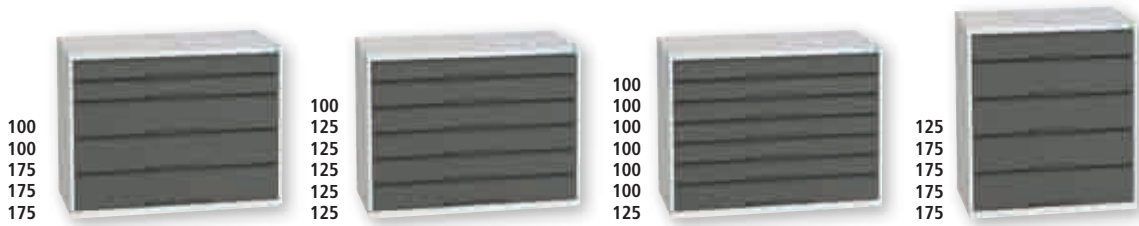

Schrankgröße: Tiefe 550 mm, Höhe x Breite gem. Tabelle

Höhe	100	100	175	175	175	100	125	125	125	100	100	100	100	100	125	175	175	175
Höhe	800												900					
Schubladen ohne Auszusperre	5				6				7				5					
Breite mm	525	231953	---	---	231958	---	---	231962	---	---	231971	---	---	231971	---	---	231971	---
	800	232024	---	---	232029	---	---	232033	---	---	232042	---	---	232042	---	---	232042	---
	1.050	232080	---	---	232085	---	---	232089	---	---	232098	---	---	232098	---	---	232098	---

Höhe	100	100	125	125	125	100	100	100	100	100	125	175	175	175	100	100	100	100
Höhe	800												900					
Schubladen mit Auszusperre	5				6				7				5					
Breite mm	525	232136	---	---	232140	---	---	232145	---	---	232154	---	---	232154	---	---	232154	---
	800	232193	---	---	232198	---	---	232202	---	---	232214	---	---	232214	---	---	232214	---
	1.050	232249	---	---	232253	---	---	232258	---	---	232271	---	---	232271	---	---	232271	---

Höhe	100	125	125	125	175	175	100	100	100	100	100	100	100	100	100	100	100	100
Höhe	900												1.000					
Schubladen ohne Auszusperre	6				7				7				9					
Breite mm	525	231975	---	---	231980	---	---	231993	---	---	231997	---	---	231997	---	---	231997	---
	800	232046	---	---	232050	---	---	232063	---	---	232067	---	---	232067	---	---	232067	---
	1.050	232102	---	---	232106	---	---	232120	---	---	232124	---	---	232124	---	---	232124	---

Höhe	100	100	125	125	125	175	175	100	100	100	100	100	100	100	100	100	100	100
Höhe	900												1.000					
Schubladen mit Auszusperre	6				7				7				9					
Breite mm	525	232154	---	---	232162	---	---	232176	---	---	232180	---	---	232180	---	---	232180	---
	800	232214	---	---	232218	---	---	232231	---	---	232236	---	---	232236	---	---	232236	---
	1.050	232267	---	---	232275	---	---	232289	---	---	232293	---	---	232293	---	---	232293	---