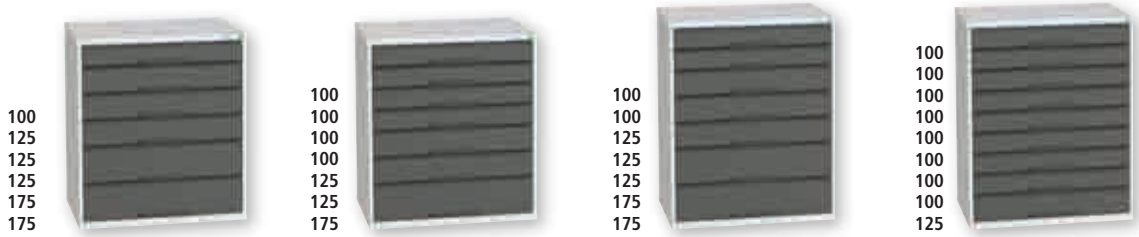

Schrankgröße: Tiefe 550 mm, Höhe x Breite gem. Tabelle

Höhe	100	100	175	175	175	100	125	125	125	100	100	100	100	100	125	175	175	175
Höhe	800												900					
Schubladen ohne Auszusperre	5				6				7				5					
Breite mm	525	231953	---	---	231958	---	---	231962	---	---	231971	---	---	231971	---	---	231971	---
	800	232024	---	---	232029	---	---	232033	---	---	232042	---	---	232042	---	---	232042	---
	1.050	232080	---	---	232085	---	---	232089	---	---	232098	---	---	232098	---	---	232098	---

Höhe	100	100	125	125	125	100	100	100	100	100	125	175	175	175	100	100	100	100
Höhe	800												900					
Schubladen mit Auszusperre	5				6				7				5					
Breite mm	525	232136	---	---	232140	---	---	232145	---	---	232154	---	---	232154	---	---	232154	---
	800	232193	---	---	232198	---	---	232202	---	---	232214	---	---	232214	---	---	232214	---
	1.050	232249	---	---	232253	---	---	232258	---	---	232271	---	---	232271	---	---	232271	---

Höhe	100	125	125	125	175	175	100	100	100	100	100	100	100	100	100	100	100	100
Höhe	900												1.000					
Schubladen ohne Auszusperre	6				7				7				9					
Breite mm	525	231975	---	---	231980	---	---	231993	---	---	231997	---	---	231997	---	---	231997	---
	800	232046	---	---	232050	---	---	232063	---	---	232067	---	---	232067	---	---	232067	---
	1.050	232102	---	---	232106	---	---	232120	---	---	232124	---	---	232124	---	---	232124	---