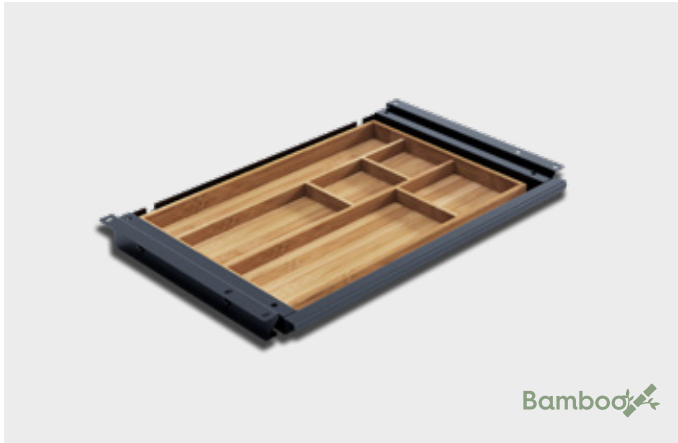

Stationery drawer SN Grip

Bamboo

Surface colour		Dimensions	
Jet Black	●	Length (mm)	424,6
Pure Silver	●	Height (mm)	38,4
Traffic White	○	Width (mm)	264,5