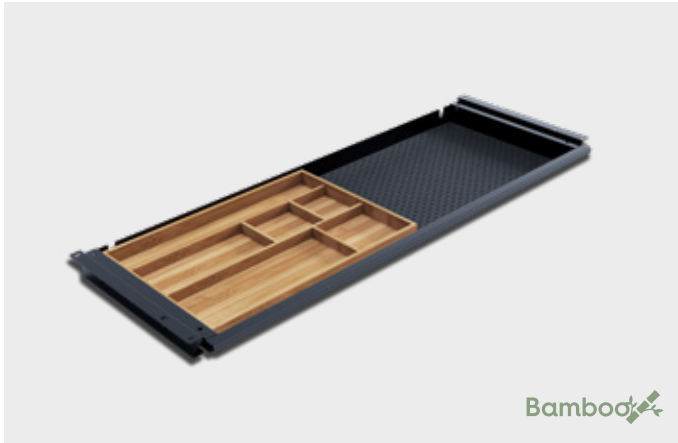

Stationery drawer SL Grip

Bamboo

Surface colour		Dimensions	
Jet Black	●	Length (mm)	759,6
Pure Silver	●	Height (mm)	38,4
Traffic White	○	Width (mm)	264,5