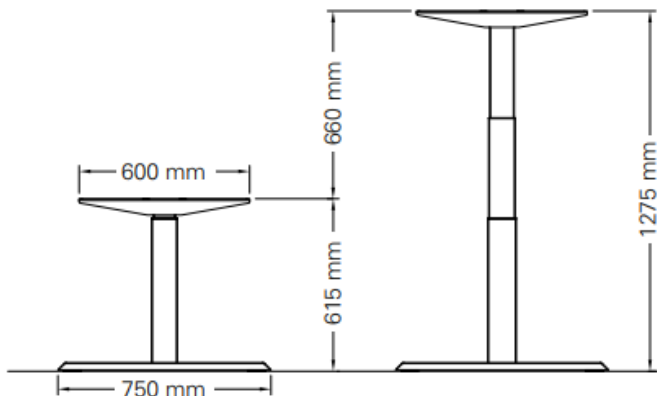

Steelforce Pro 673 SLS 135°

Dual step, sit-stand, height electrically adjustable

Height (mm)	min. 615 / max. 1275
Stroke (mm)	660
Speed (mm/s)	39
Width (mm)	min. 1310 / max. 1610
Width ancillary unit (mm)	610
Length of feet (mm)	750
Column size (mm)	60 x 90
Dynamic capacity (kg)	150
Noise dB(A)	<55
Power	220-240Vac, 50Hz, 2A max
Plug type	Replaceable
Gross Weight (kg)	48

Packing dimension single unit

Box 1. 945 x 275 x 168 (LxWxH - mm)
Box 2. 945 x 275 x 168 (LxWxH - mm)

Packing dimension pallet (10 frames)

1140 x 1130 x 1030 (LxWxH - mm)

Accessories

Please see the accessories section to personalise your height adjustable frame.