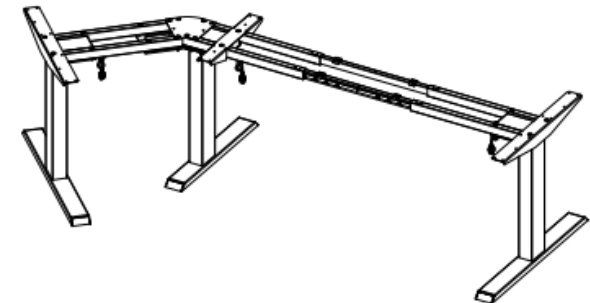

Steelforce Pro 673 SLS 135°

Dual step, sit-stand, height electrically adjustable

Height (mm)	min. 615 / max. 1275
Stroke (mm)	660
Speed (mm/s)	39
Width (mm)	min. 1310 / max. 1610
Width ancillary unit (mm)	610
Length of feet (mm)	750
Column size (mm)	60 x 90
Dynamic capacity (kg)	150
Noise dB(A)	<55
Power	220-240Vac, 50Hz, 2A max
Plug type	Replaceable
Gross Weight (kg)	48

Legs, feet, top supports and crossbars made of powder-coated steel.
Soft start & stop function.
Spindle lifting system and low energy consumption.

Surface colour

Pure Silver	●
Traffic White	○
Jet Black	●

Packing dimension single unit

Box 1. 945 x 275 x 168 (LxWxH - mm)
Box 2. 945 x 275 x 168 (LxWxH - mm)

Packing dimension pallet (10 frames)

1140 x 1130 x 1030 (LxWxH - mm)

Accessories

Please see the accessories section to personalise your height adjustable frame.