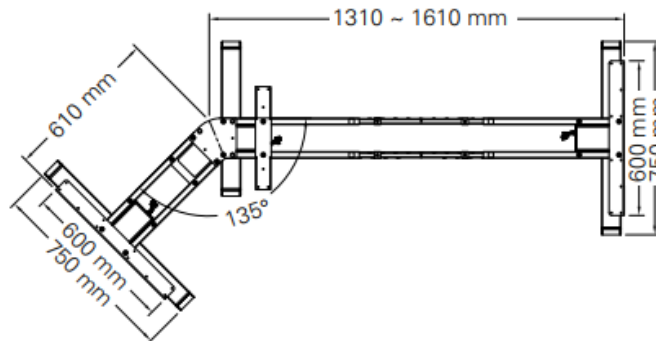

Steelforce Pro 673 SLS 135°

Dual step, sit-stand, height electrically adjustable

Height (mm)	min. 615 / max. 1275
Stroke (mm)	660
Speed (mm/s)	39
Width (mm)	min. 1310 / max. 1610
Width ancillary unit (mm)	610
Length of feet (mm)	750
Column size (mm)	60 x 90
Dynamic capacity (kg)	150
Noise dB(A)	<55
Power	220-240Vac, 50Hz, 2A max
Plug type	Replaceable
Gross Weight (kg)	48

Packing dimension single unit

Box 1. 945 x 275 x 168 (LxWxH - mm)
Box 2. 945 x 275 x 168 (LxWxH - mm)

Packing dimension pallet (10 frames)

1140 x 1130 x 1030 (LxWxH - mm)

Accessories

Please see the accessories section to personalise your height adjustable frame.