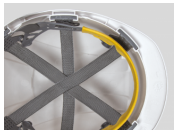

TECHNICAL SPECIFICATION

EVOLite® Mid Peak Revolution® Wheel Ratchet Vented

White / AJB170-000-100

DESCRIPTION

The EVOLite® is a breakthrough product enabling Health and Safety Officers to achieve new levels of compliance due to its unrivalled comfort. It is lightweight, extremely comfortable and fits the widest range of head shapes and sizes. The harness and shell are truly integrated as one to give the best performance by keeping it firmly rooted on the head, even when fully inverted. Gives added security and protection when working at height, in high winds, or when there is a high degree of activity, such as during motorway maintenance.

FEATURES

Supreme Comfort

A 6-point textile cradle harness system & Chamlon™ cotton sweatband offer unrivalled comfort.

Firmest Fit Available

The deep nape strap enables the firmest retention of any helmet, keeping it firmly rooted on the head. Available with either the Revolution® wheel ratchet or the OneTouch™ slip ratchet.

Accessories

A universal attachment slot enables firm fitting of a range of Surefit™ safety visors, and ear defenders. EVOSpec® Integrated eyewear is also available.

Ventilation Option

Side and rear ventilation for optimum air movement inside the shell, reducing helmet temperatures by an average 2-3 degrees.