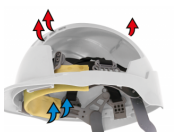

FEATURES

Supreme Comfort

A 6-point textile cradle harness system & Chamlon™ cotton sweatband offer unrivalled comfort.

Firmest Fit Available

The deep nape strap enables the firmest retention of any helmet, keeping it firmly rooted on the head. Available with either the Revolution® wheel ratchet or the OneTouch™ slip ratchet.

Accessories

A universal attachment slot enables firm fitting of a range of Surefit™ safety visors, and ear defenders. EVOSpec® Integrated eyewear is also available.

Ventilation Option

Side and rear ventilation for optimum air movement inside the shell, reducing helmet temperatures by an average 2-3 degrees.